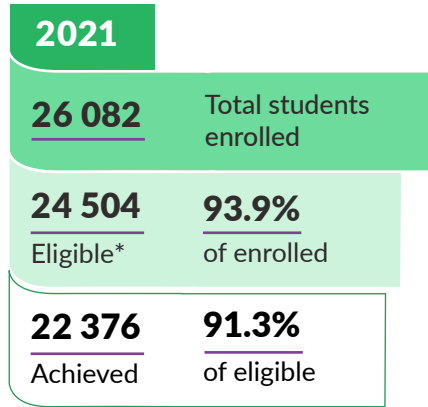

Secondary WACE Achievement

* These full-time students have completed at least eight course units, or equivalent, in Year 12 and are eligible to achieve a WACE.