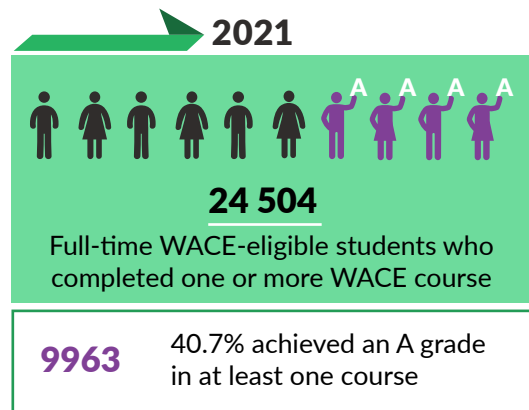

Year 12 Student Achievement Data 2022

Year 12 Population

2022

2021

* Total number of students enrolled and working towards the WACE. These students have completed at least one course unit, one unit of competency or one endorsed program.

† Number of students in apprenticeships, traineeships, employment and/or training. *Not enrolled in schools.*

‡ Students repeating or re-entering Year 12.

§ Mature-age Year 12 students.

Secondary WACE Achievement

* These full-time students have completed at least eight course units, or equivalent, in Year 12 and are eligible to achieve a WACE.

WACE Courses

ATAR Courses

* Full-time WACE-eligible Year 12 students who sat four or more ATAR course examinations.