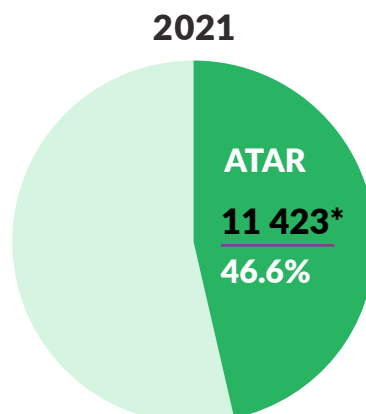

Year 12 Student Achievement Data 2022

Year 12 Population

2022

2021

* Total number of students enrolled and working towards the WACE. These students have completed at least one course unit, one unit of competency or one endorsed program.

† Number of students in apprenticeships, traineeships, employment and/or training. *Not enrolled in schools.*

‡ Students repeating or re-entering Year 12.

§ Mature-age Year 12 students.

Secondary WACE Achievement

* These full-time students have completed at least eight course units, or equivalent, in Year 12 and are eligible to achieve a WACE.

WACE Courses

ATAR Courses

* Full-time WACE-eligible Year 12 students who sat four or more ATAR course examinations.