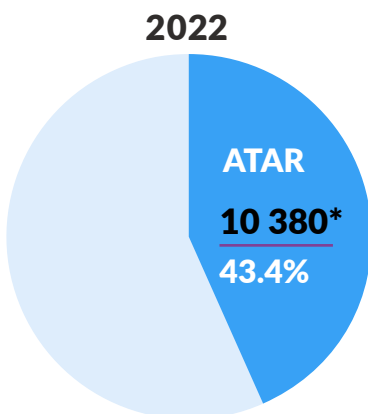

Year 12 Student Achievement Data 2022

Year 12 Population

2022

2021

* Total number of students enrolled and working towards the WACE. These students have completed at least one course unit, one unit of competency or one endorsed program.

† Number of students in apprenticeships, traineeships, employment and/or training. *Not enrolled in schools.*

‡ Students repeating or re-entering Year 12.

§ Mature-age Year 12 students.

Secondary WACE Achievement

* These full-time students have completed at least eight course units, or equivalent, in Year 12 and are eligible to achieve a WACE.

WACE Courses

ATAR Courses

* Full-time WACE-eligible Year 12 students who sat four or more ATAR course examinations.