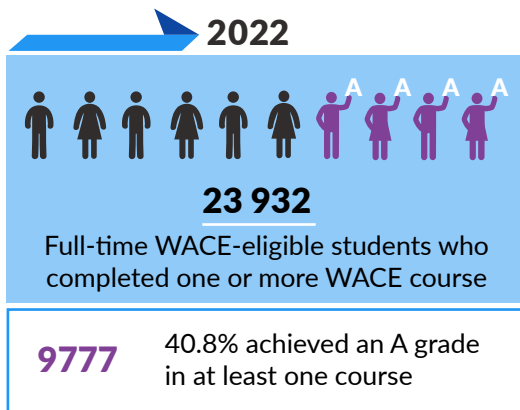

Year 12 Student Achievement Data 2022

Year 12 Population

2022

2021

* Total number of students enrolled and working towards the WACE. These students have completed at least one course unit, one unit of competency or one endorsed program.

† Number of students in apprenticeships, traineeships, employment and/or training. *Not enrolled in schools.*

‡ Students repeating or re-entering Year 12.

§ Mature-age Year 12 students.

Secondary WACE Achievement

* These full-time students have completed at least eight course units, or equivalent, in Year 12 and are eligible to achieve a WACE.

WACE Courses

ATAR Courses

* Full-time WACE-eligible Year 12 students who sat four or more ATAR course examinations.