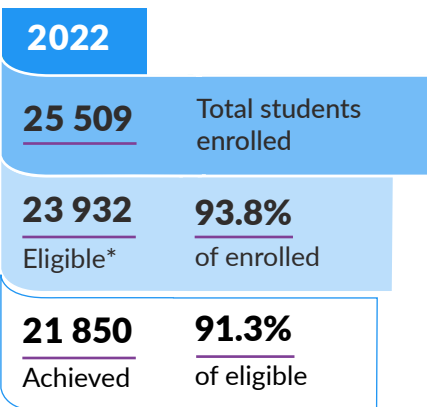

Year 12 Student Achievement Data 2022

Year 12 Population

2022

2021

* Total number of students enrolled and working towards the WACE. These students have completed at least one course unit, one unit of competency or one endorsed program.

† Number of students in apprenticeships, traineeships, employment and/or training. *Not enrolled in schools.*

‡ Students repeating or re-entering Year 12.

§ Mature-age Year 12 students.

Secondary WACE Achievement