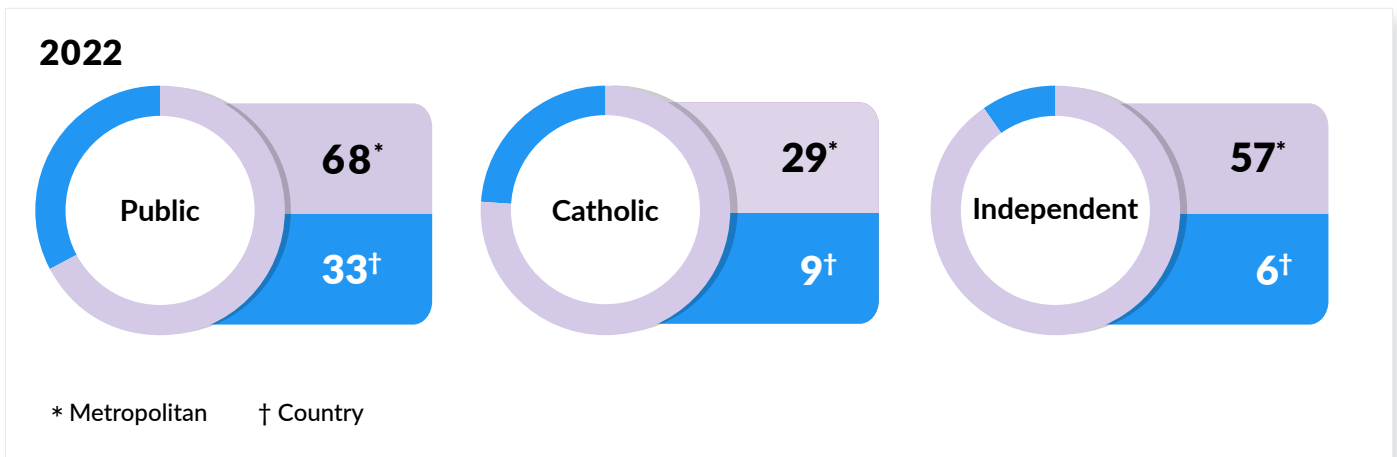

Year 12 Student Achievement Data 2022

The following graphs show the number of schools for each school system/sector and metropolitan and country region which had an enrolment of 20 or more full-time WACE-eligible Year 12 students.