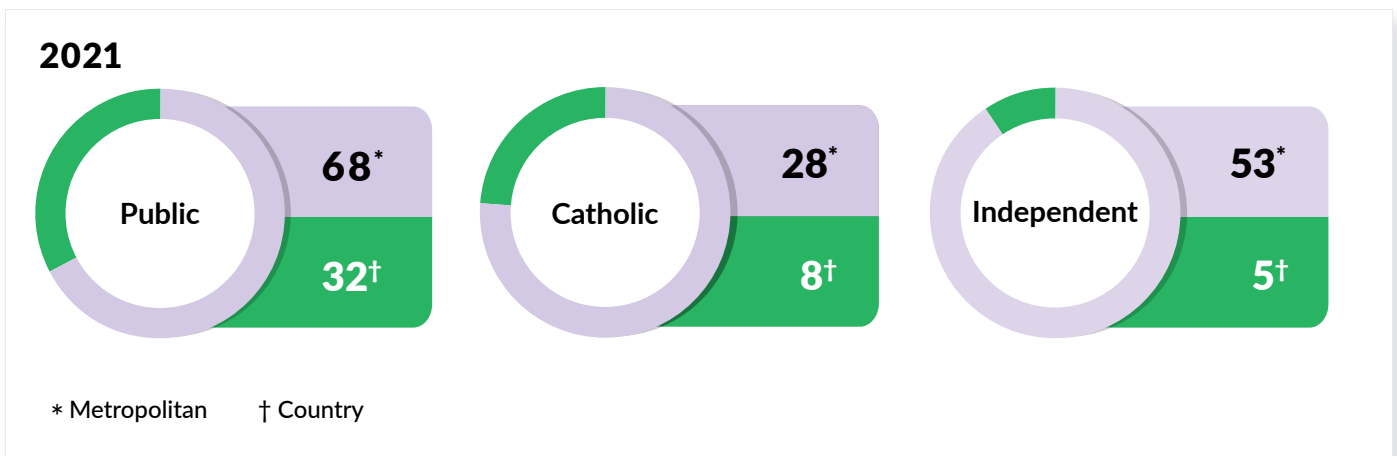

Year 12 Student Achievement Data 2022

The following graphs show the number of schools for each school system/sector and metropolitan and country region which had an enrolment of 20 or more full-time WACE-eligible Year 12 students.