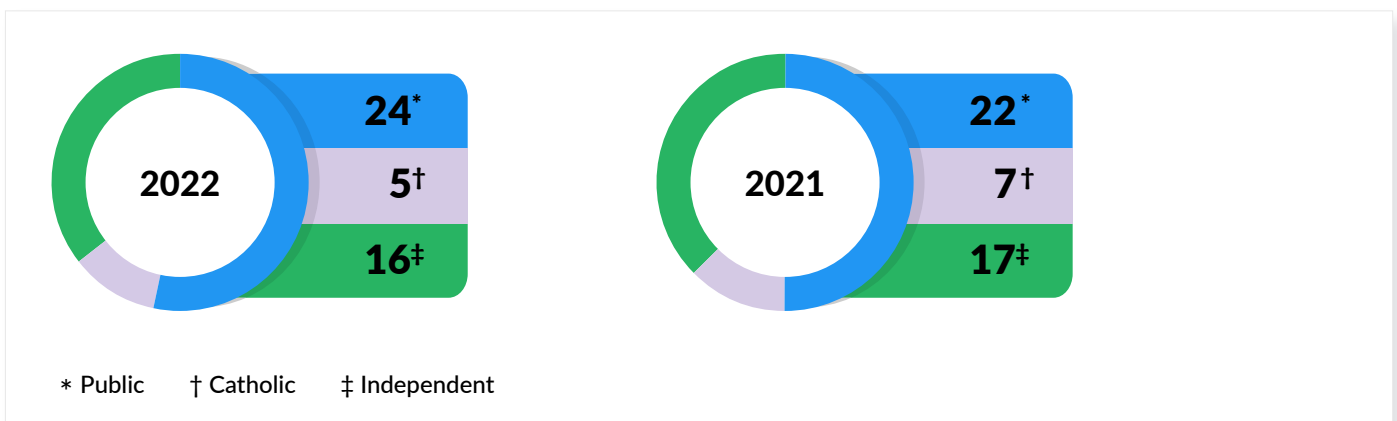

Schools that had fewer than 20 full-time WACE-eligible Year 12 students