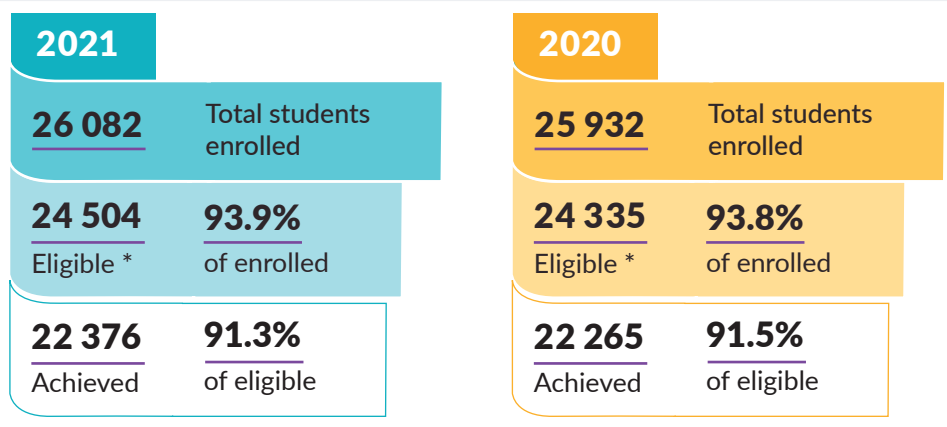

Year 12 Population

- * Total number of students enrolled and working towards the WACE
- † Number of students in apprenticeships, traineeships, employment and/or training. Not enrolled in schools.
- ‡ Students repeating or re-entering Year 12
- § Mature-age Year 12 students

* These students have completed at least one course unit, one unit of competency or one endorsed program.

Secondary WACE Achievement

* These full-time students have completed at least eight course units, or equivalent, in Year 12 and are eligible to achieve a WACE.