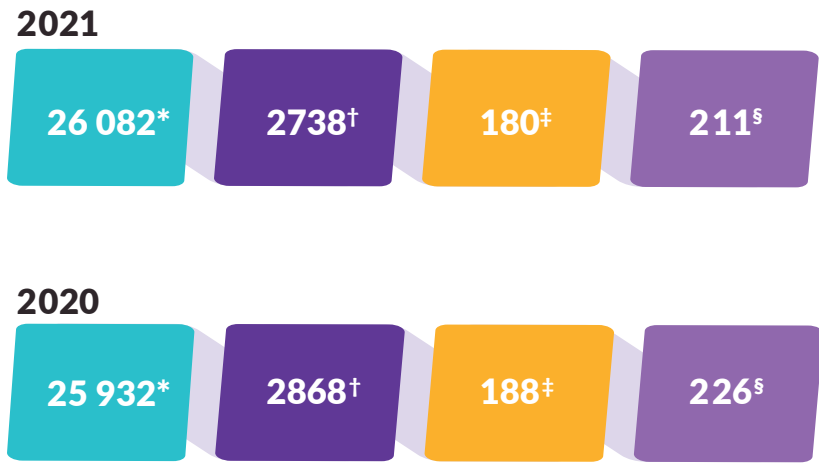

Year 12 Population

- * Total number of students enrolled and working towards the WACE
- † Number of students in apprenticeships, traineeships, employment and/or training. Not enrolled in schools.
- ‡ Students repeating or re-entering Year 12
- § Mature-age Year 12 students

* These students have completed at least one course unit, one unit of competency or one endorsed program.

Secondary WACE Achievement

* These full-time students have completed at least eight course units, or equivalent, in Year 12 and are eligible to achieve a WACE.