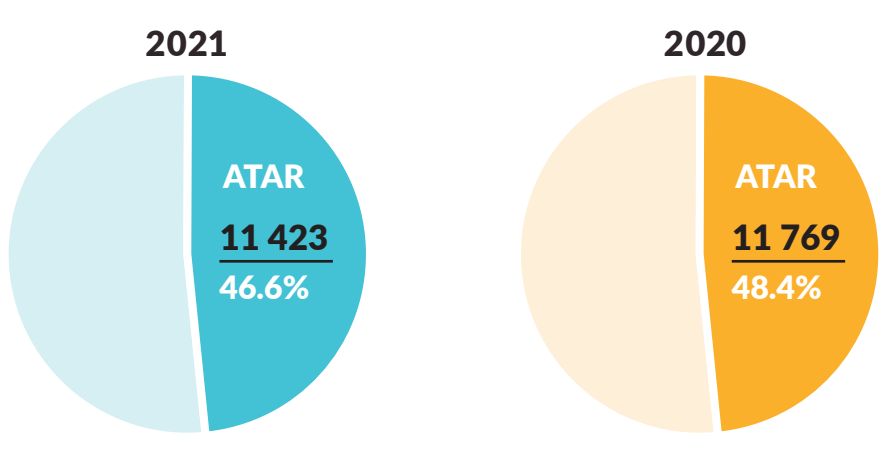

Year 12 Population

- * Total number of students enrolled and working towards the WACE
- † Number of students in apprenticeships, traineeships, employment and/or training. Not enrolled in schools.
- ‡ Students repeating or re-entering Year 12
- § Mature-age Year 12 students

* These students have completed at least one course unit, one unit of competency or one endorsed program.

Secondary WACE Achievement

* These full-time students have completed at least eight course units, or equivalent, in Year 12 and are eligible to achieve a WACE.

WACE Courses

ATAR Courses

Full-time WACE-eligible Year 12 students who sat four or more ATAR course examinations.