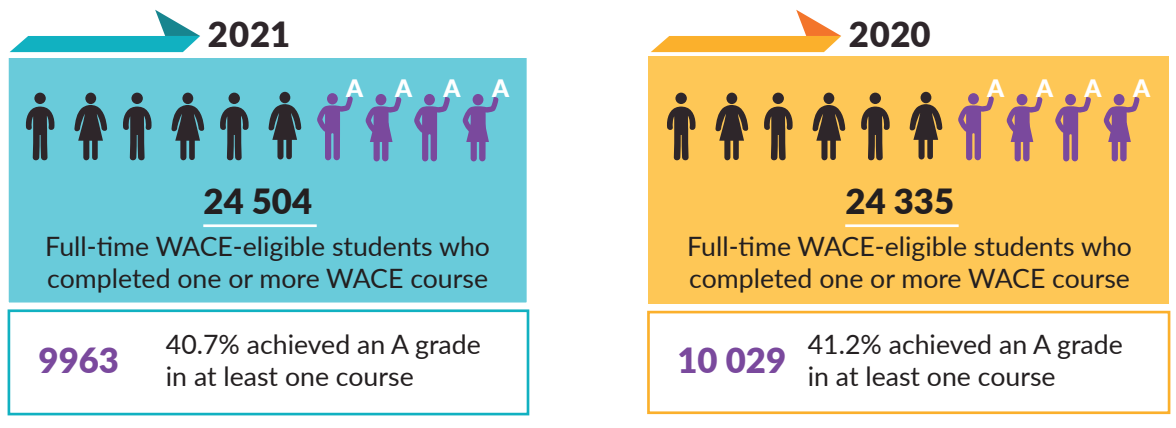

Year 12 Population

- * Total number of students enrolled and working towards the WACE
- † Number of students in apprenticeships, traineeships, employment and/or training. Not enrolled in schools.
- ‡ Students repeating or re-entering Year 12
- § Mature-age Year 12 students

* These students have completed at least one course unit, one unit of competency or one endorsed program.

Secondary WACE Achievement

* These full-time students have completed at least eight course units, or equivalent, in Year 12 and are eligible to achieve a WACE.

WACE Courses

ATAR Courses

Full-time WACE-eligible Year 12 students who sat four or more ATAR course examinations.