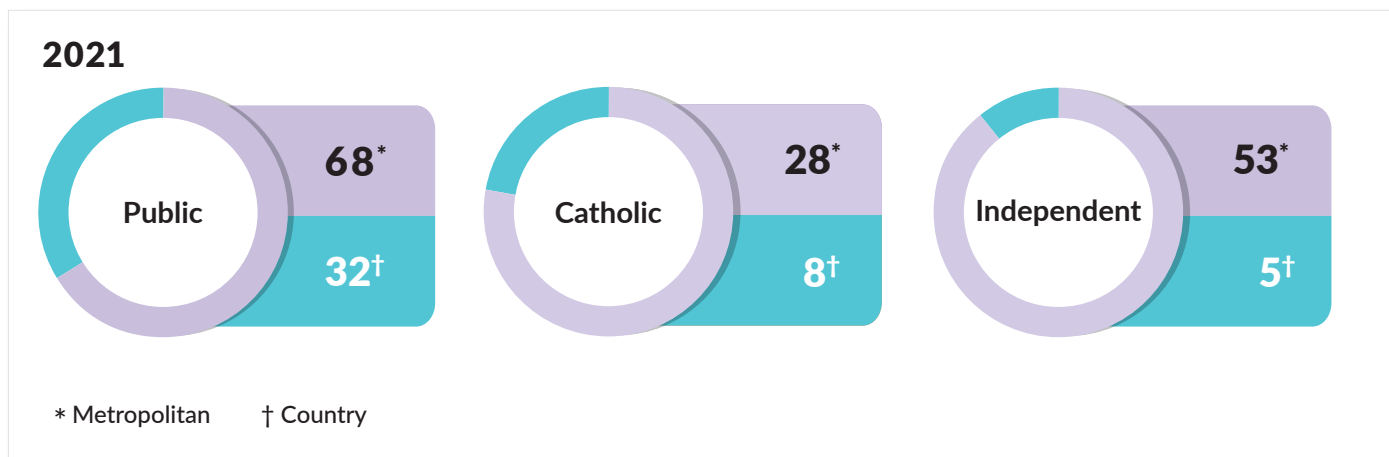

The following table shows the number of schools for each school system/sector and metropolitan and country region which had an enrolment of 20 or more full-time WACE-eligible Year 12 students.

Schools that had fewer than 20 full-time WACE-eligible Year 12 students