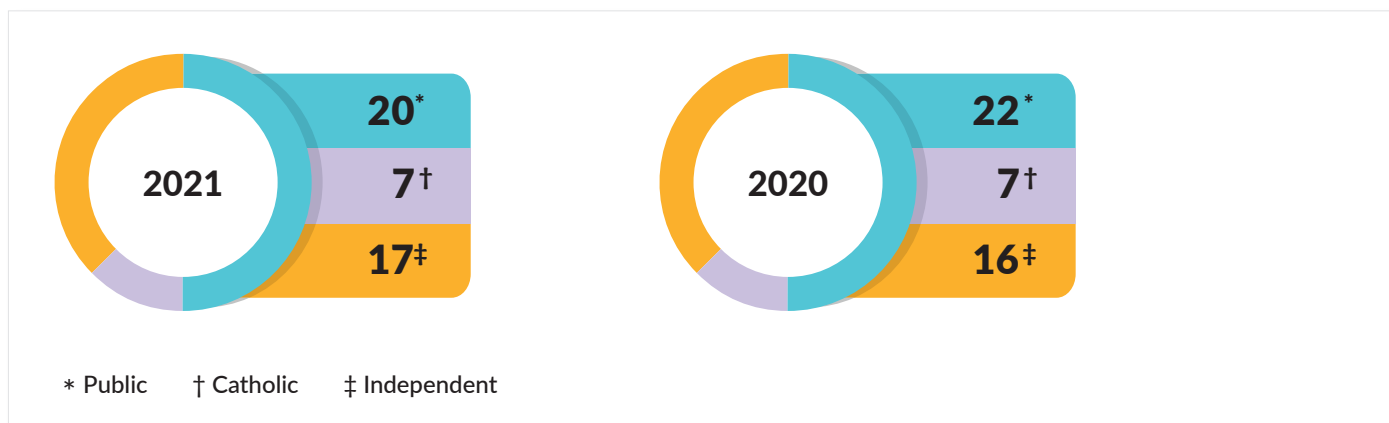

The following table shows the number of schools for each school system/sector and metropolitan and country region which had an enrolment of 20 or more full-time WACE-eligible Year 12 students.

Schools that had fewer than 20 full-time WACE-eligible Year 12 students