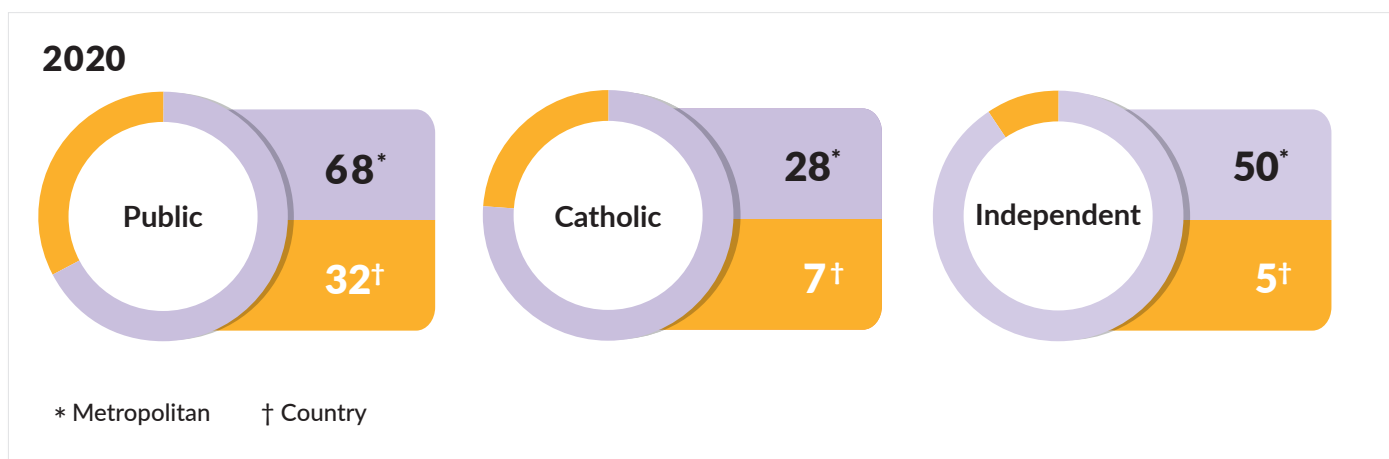

The following table shows the number of schools for each school system/sector and metropolitan and country region which had an enrolment of 20 or more full-time WACE-eligible Year 12 students.

Schools that had fewer than 20 full-time WACE-eligible Year 12 students